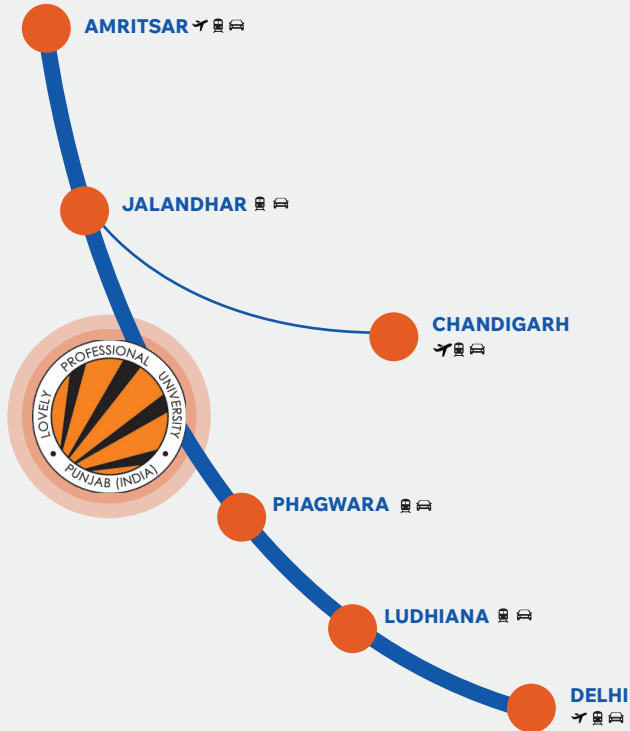

**BRAND STRATEGY
WORKSHOP**

LUNCH BREAK

FINAL PITCHING

VALEDICTORY CEREMONY

- 7 km from Phagwara Railway Station
- 7 km from Jalandhar Cantt Railway Station
- 15 km from Jalandhar City Railway Station
- 45 km from Ludhiana City
- 80 km from Amritsar Airport
- 130 km from Chandigarh Airport
- 350 km from Delhi

BY AIR

The nearest airports are in Amritsar and Chandigarh; one can take a flight till there and catch a bus or private taxi to reach LPU.

BY TRAIN

There is good rail connectivity from New Delhi to LPU. The nearest railway stations to LPU are Phagwara, Jalandhar City and Jalandhar Cantt.